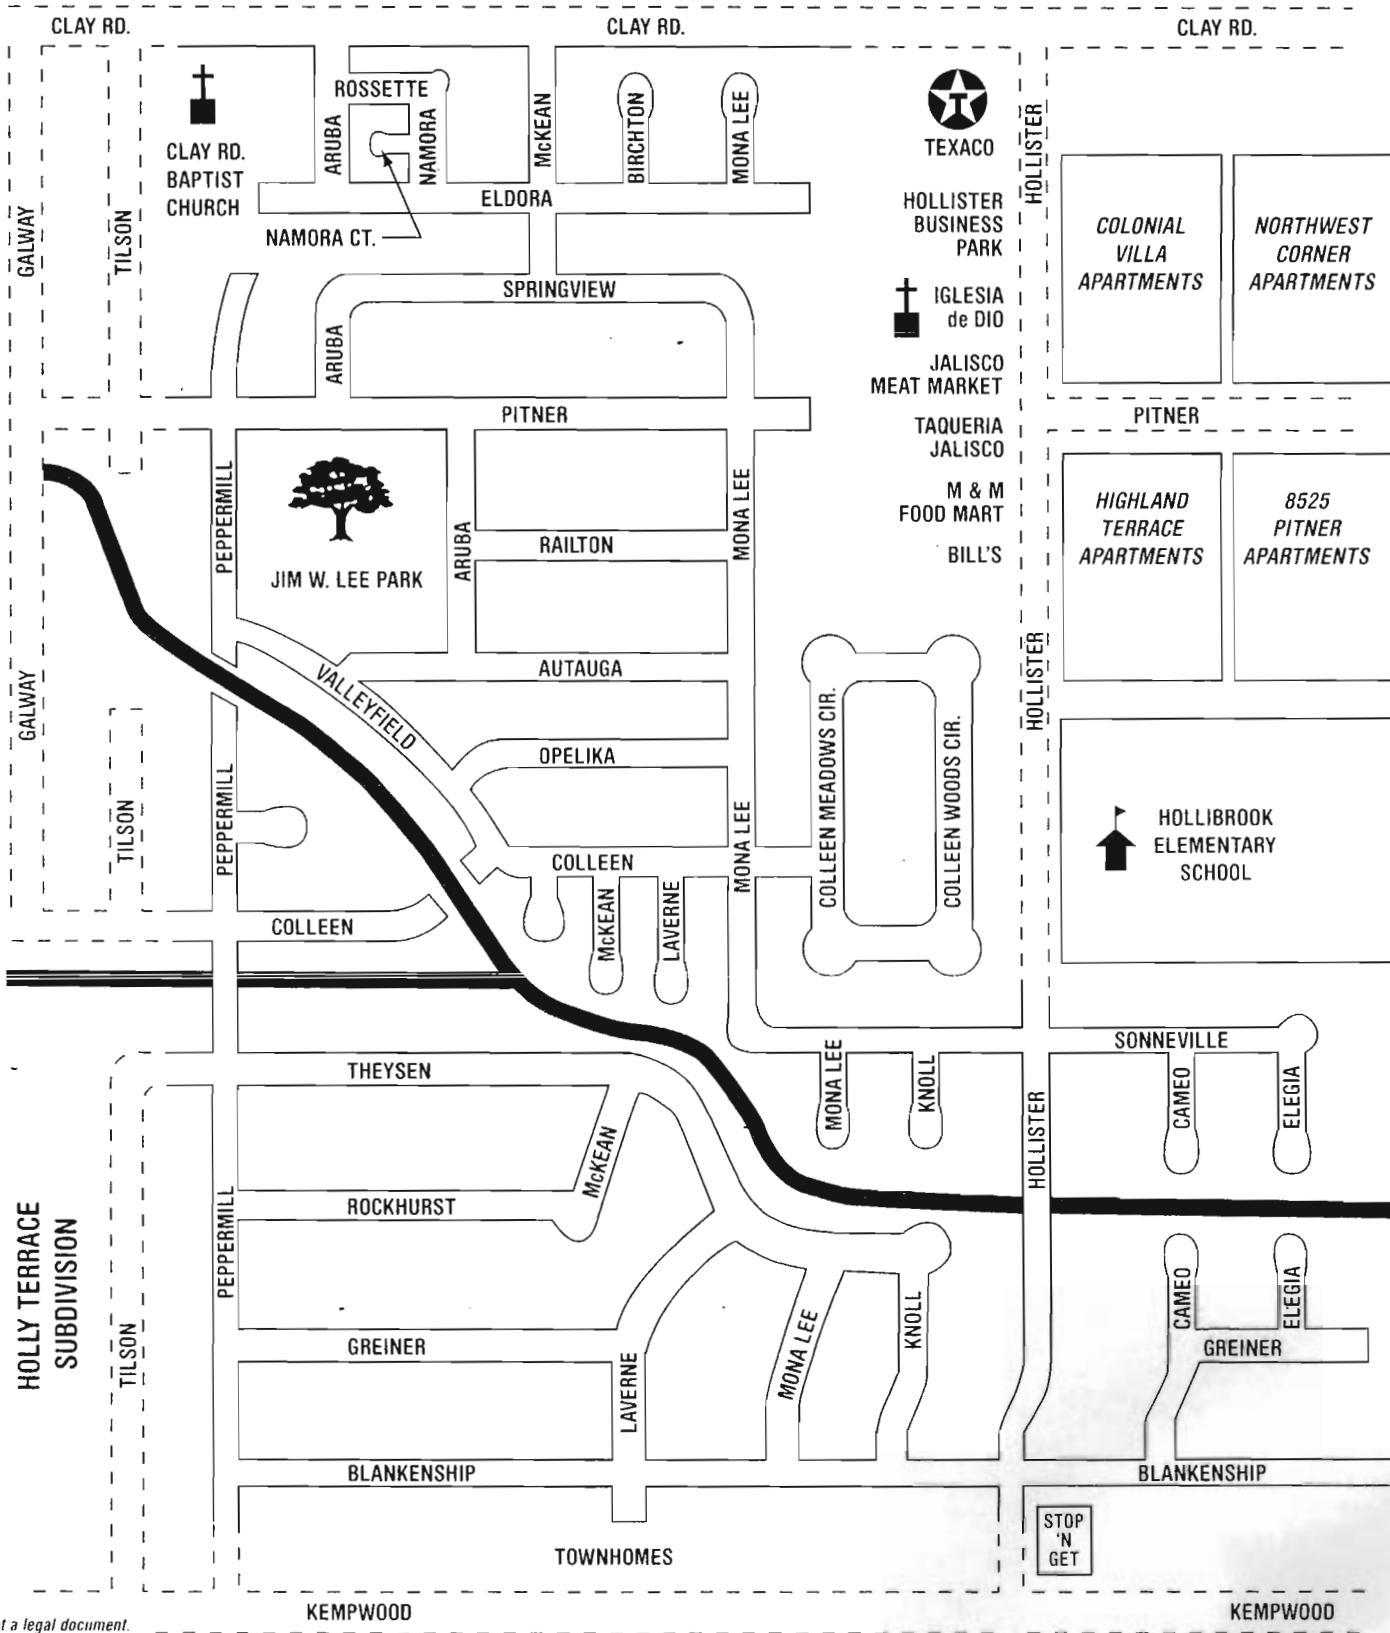

# BINGLEWOOD SUBDIVISION

This is not a legal document.  
 For informational purposes  
 only. Electronically recreated  
 by Eric Henao in 2005 from a  
 printed document.

GENTRY HOUSE APARTMENTS

ST. JEROME